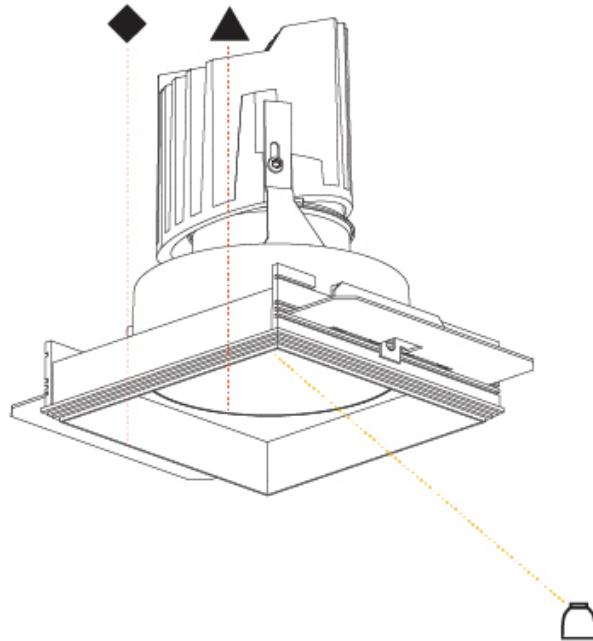

BIONIQ SQUARE DEEP TRIMLESS

A35532-

PROJECT	_____
TYPE	_____
SPECIFIER	_____
QUANTITY	_____
DATE	_____