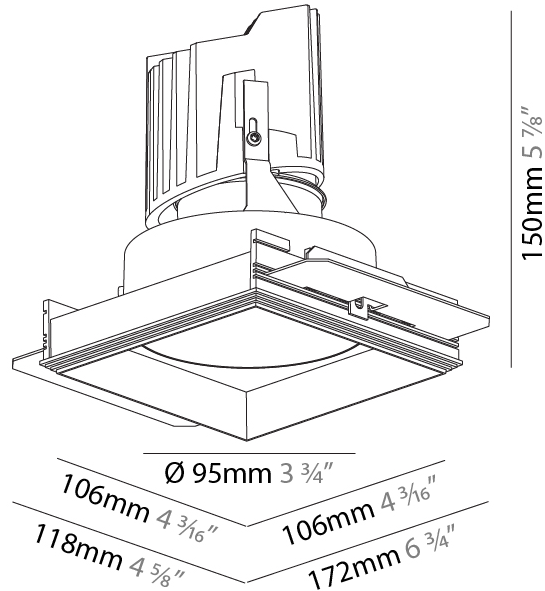

ELECTRICAL

Lamp Type: LED (Zhaga Standard)
Input Wattage (W): 16.5
Total Output Wattage (W): 14.7
Dimming: Dali Dimming
Driver Included: No
Driver Location: Recessed Housing
Driver Type: Constant Current - 120Vac
Driver Class: Class 2
Housing: See Components
Input Voltage (V): 120
Constant Current (MA): 350

LED

Number of LEDs: 1
Color Temperature (°K): Warm Dim
Max. Delivered Lumen (lm): 770
Nominal Lumen (lm): 1140
CRI: >90 CRI
Lamp Life (hrs): 50000
Upon Request: RGB-W Tunable White Special Color Temperature Special LED

OPTICAL

Reflector: 20 / 40 / 60
Upon Request: Special Beam Angles

RATINGS AND CERTIFICATIONS

Zaneen Group, Inc. 1600 988 3382, F 416-247-9319, www.zaneen.com

Certified By: Certified for North American Standards
In a constant effort to supply the best product, we reserve the right to change specifications or materials without notice. The most recent specification sheets are found at zaneen.com